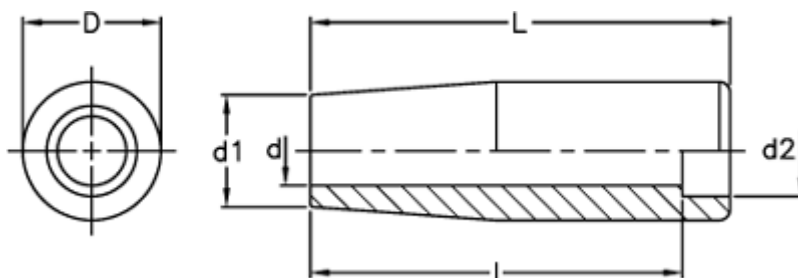

# Data Sheet

Article number: 2304022301

Description: E+G Revolving handle  
I.281/40

## Measures

---

d = 8  
D = 18  
d1 = 15  
d2 = 12  
l = 35  
L = 39